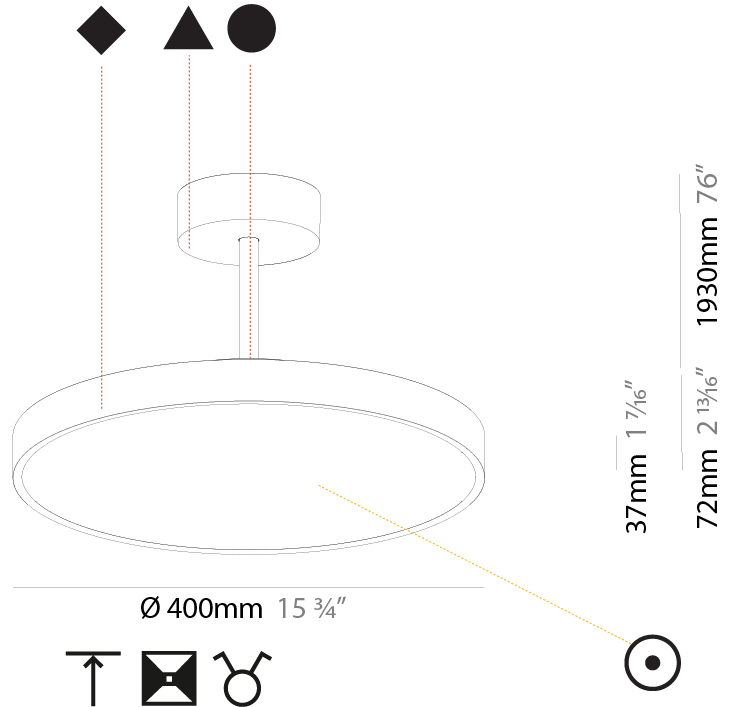

GENERAL

Series: Sign Diva Tube
Subseries: Sign Diva Tube
Partner: Prolicht
Division: Architectural
Installation: Suspension
Product Type: Pendant
Mounting Location: Ceiling
Light Distribution: Direct / Indirect

PHYSICAL

Shape: Round
Diameter (mm): 400
Diameter (in): 15 3/4
Height (mm): 72
Height (in): 2 13/16
Max. Overall Height (mm): 2002
Max. Overall Height (in): 78 13/16
Weight (kg): 3.314
Weight (lbs): 7.306
Diffuser: PMMA - Opal / Micro-Prism / Sparkling Secret / Vintage Industrial
Fixture Finish: SSR / BKV / CWI / CRY / HAB / UFT / ITA / RUA / FTG / MYG / LOD / PUS / FRO / FUP / KIA / POP / BLS / SPG / MEY / GOH / CHC / COM / ABZ / JAG / OBR / MOS / ROR
Fixture Material: PMMA / Extruded Aluminum / Steel

ELECTRICAL

Lamp Type: LED (Zhaga Standard)
Input Wattage (W): 30
Total Output Wattage (W): 27.8
Dimming: Tri-Mode (Non-Dimming and Phase Dimming (120Vac only) and 0-10V Dimming)
Driver Included: Yes
Driver Location: Integrated
Driver Type: Constant Current - Universal
Driver Class: Class 2
Input Voltage (V): 120 - 277
Constant Current (MA): 500 / 350

LED

Color Temperature (*K): 3000 / 3500 / 4000
Max. Delivered Lumen (lm): 3049 / 3019 / 3055 / 3117
Nominal Lumen (lm): 4182 / 4142 / 4189 / 4275
CRI: >90 CRI
Lamp Life (hrs): 50000

OPTICAL

RATINGS AND CERTIFICATIONS

Certified By: Certified for North American Standards
IP rating: IP20