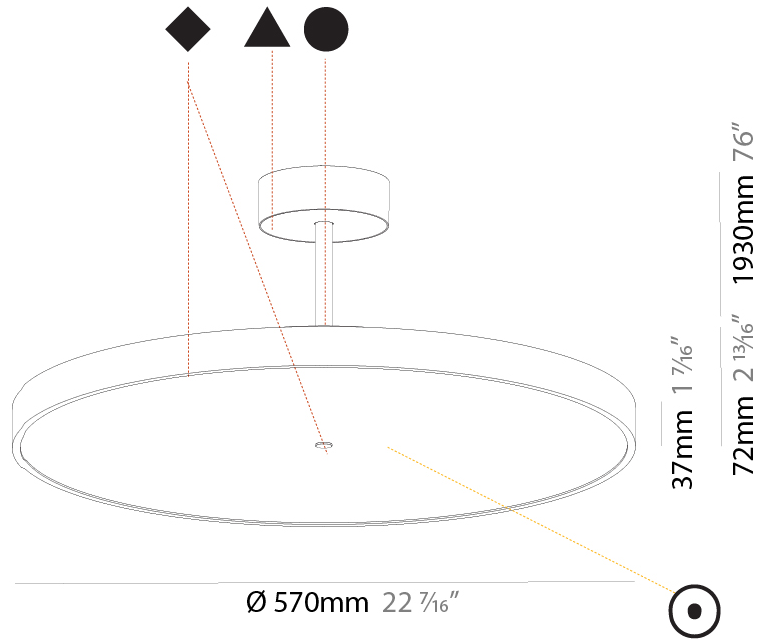

GENERAL

Series: Sign Diva Tube
Subseries: Sign Diva Tube
Partner: Prolicht
Division: Architectural
Installation: Suspension
Product Type: Pendant
Mounting Location: Ceiling
Light Distribution: Direct / Indirect

PHYSICAL

Shape: Round
Diameter (mm): 570
Diameter (in): 22 7/16
Height (mm): 72
Height (in): 2 13/16
Max. Overall Height (mm): 2002
Max. Overall Height (in): 78 13/16
Weight (kg): 8.533
Weight (lbs): 18.812
Diffuser: PMMA - Opal / Micro-Prism / Sparkling Secret / Vintage Industrial
Fixture Finish: SSR / BKV / CWI / CRY / HAB / UFT / ITA / RUA / FTG / MYG / LOD / PUS / FRO / FUP / KIA / POP / BLS / SPG / MEY / GOH / CHC / COM / ABZ / JAG / OBR / MOS / ROR
Fixture Material: PMMA / Extruded Aluminum / Steel

ELECTRICAL

Lamp Type: LED (Zhaga Standard)
Input Wattage (W): 67
Dimming: Tri-Mode (Non-Dimming and Phase Dimming (120Vac only) and 0-10V Dimming)
Driver Included: Yes
Driver Location: Integrated
Driver Type: Constant Current - Universal
Driver Class: Class 2
Input Voltage (V): 120 - 277
Constant Current (MA): 350

LED

Color Temperature (°K): 2700 / 3000 / 3500 / 4000
Max. Delivered Lumen (lm): 6632 / 6728 / 6812 / 6951
Nominal Lumen (lm): 9097 / 9229 / 9344 / 9535
CRI: >90 CRI
Lamp Life (hrs): 50000

OPTICAL

RATINGS AND CERTIFICATIONS

Certified By: Certified for North American Standards
IP rating: IP20