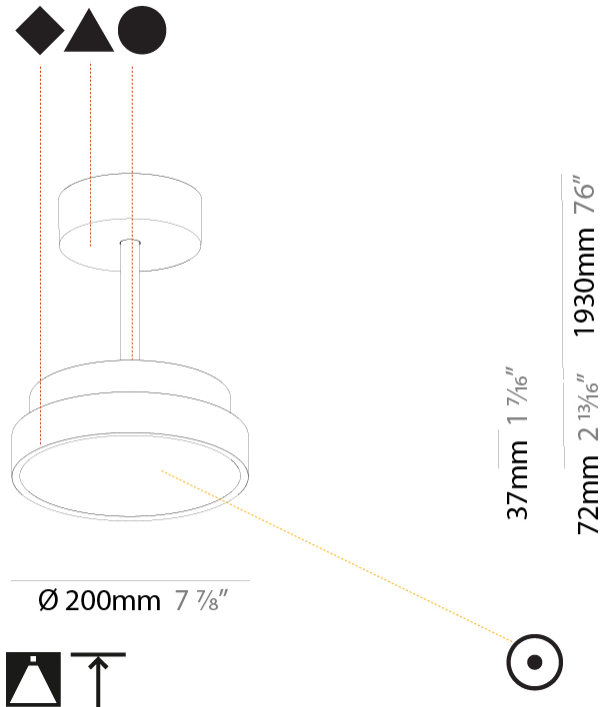

GENERAL

Series: Sign Diva Tube
Subseries: Sign Diva Tube
Partner: Prolicht
Division: Architectural
Installation: Suspension
Product Type: Pendant
Mounting Location: Ceiling
Light Distribution: Direct

PHYSICAL

Shape: Round
Diameter (mm): 200
Diameter (in): 7 7/8
Height (mm): 72
Height (in): 2 13/16
Max. Overall Height (mm): 1972
Max. Overall Height (in): 77 5/8
Weight (kg): 1.648
Weight (lbs): 3.633
Diffuser: PMMA - Opal / Micro-Prism / Sparkling Secret / Vintage Industrial
Fixture Finish: SSR / BKV / CWI / CRY / HAB / UFT / ITA / RUA / FTG / MYG / LOD / PUS / FRO / FUP / KIA / POP / BLS / SPG / MEY / GOH / CHC / COM / ABZ / JAG / OBR / MOS / ROR
Fixture Material: PMMA / Extruded Aluminum / Steel

ELECTRICAL

Lamp Type: LED (Zhaga Standard)
Input Wattage (W): 10
Dimming: Tri-Mode (Non-Dimming and Phase Dimming (120Vac only) and 0-10V Dimming)
Driver Included: Yes
Driver Location: Integrated
Driver Type: Constant Current - Universal
Driver Class: Class 2
Input Voltage (V): 120 - 277
Constant Current (MA): 350

LED

Color Temperature (°K): 2700 / 3000 / 3500 / 4000
Max. Delivered Lumen (lm): 836 / 895 / 903 / 921
Nominal Lumen (lm): 1280 / 1370 / 1382 / 1410
CRI: >90 CRI
Lamp Life (hrs): 50000

OPTICAL

RATINGS AND CERTIFICATIONS

Certified By: Certified for North American Standards
IP rating: IP20

A