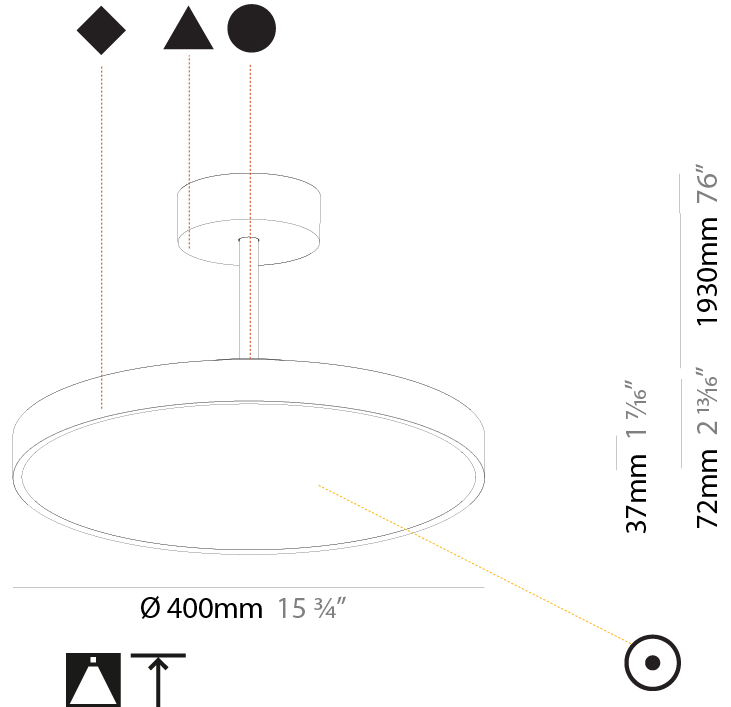

GENERAL

Series: Sign Diva Tube
Subseries: Sign Diva Tube
Partner: Prolicht
Division: Architectural
Installation: Suspension
Product Type: Pendant
Mounting Location: Ceiling
Light Distribution: Direct

PHYSICAL

Shape: Round
Diameter (mm): 400
Diameter (in): 15 3/4
Height (mm): 72
Height (in): 2 13/16
Max. Overall Height (mm): 2002
Max. Overall Height (in): 78 13/16
Weight (kg): 2.888
Weight (lbs): 6.366
Diffuser: PMMA - Opal / Micro-Prism / Sparkling Secret / Vintage Industrial
Fixture Finish: SSR / BKV / CWI / CRY / HAB / UFT / ITA / RUA / FTG / MYG / LOD / PUS / FRO / FUP / KIA / POP / BLS / SPG / MEY / GOH / CHC / COM / ABZ / JAG / OBR / MOS / ROR
Fixture Material: PMMA / Extruded Aluminum / Steel

ELECTRICAL

Lamp Type: LED (Zhaga Standard)
Input Wattage (W): 17
Total Output Wattage (W): 16
Dimming: Tri-Mode (Non-Dimming and Phase Dimming (120Vac only) and 0-10V Dimming)
Driver Included: Yes
Driver Location: Integrated
Driver Type: Constant Current - Universal
Driver Class: Class 2
Input Voltage (V): 120 - 277
Constant Current (MA): 500

LED

Color Temperature (*K): 2700 / 3000 / 3500 / 4000
Max. Delivered Lumen (lm): 1807 / 1943 / 1951 / 1991
Nominal Lumen (lm): 2250 / 2450 / 2430 / 2480
CRI: >90 CRI
Lamp Life (hrs): 50000

OPTICAL

RATINGS AND CERTIFICATIONS

Certified By: Certified for North American Standards
IP rating: IP20