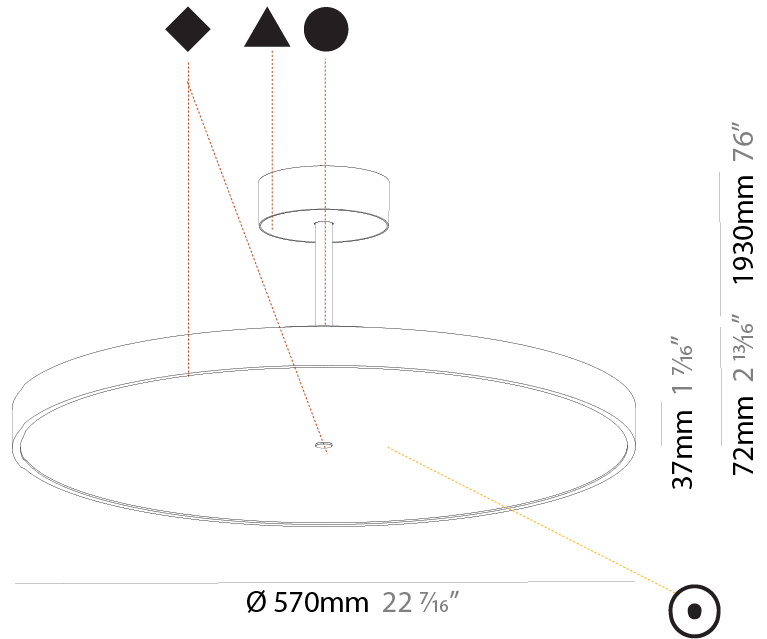

GENERAL

Series: Sign Diva Tube
Subseries: Sign Diva Tube
Partner: Prolicht
Division: Architectural
Installation: Suspension
Product Type: Pendant
Mounting Location: Ceiling
Light Distribution: Direct

PHYSICAL

Shape: Round
Diameter (mm): 570
Diameter (in): 22 7/16
Height (mm): 72
Height (in): 2 13/16
Max. Overall Height (mm): 2002
Max. Overall Height (in): 78 13/16
Weight (kg): 7.718
Weight (lbs): 17.015
Diffuser: PMMA - Opal / Micro-Prism / Sparkling Secret / Vintage Industrial
Fixture Finish: SSR / BKV / CWI / CRY / HAB / UFT / ITA / RUA / FTG / MYG / LOD / PUS / FRO / FUP / KIA / POP / BLS / SPG / MEY / GOH / CHC / COM / ABZ / JAG / OBR / MOS / ROR
Fixture Material: PMMA / Extruded Aluminum / Steel

ELECTRICAL

Lamp Type: LED (Zhaga Standard)
Input Wattage (W): 49
Total Output Wattage (W): 46.9
Dimming: Tri-Mode (Non-Dimming and Phase Dimming (120Vac only) and 0-10V Dimming)
Driver Included: Yes
Driver Location: Integrated
Driver Type: Constant Current - Universal
Driver Class: Class 2
Input Voltage (V): 120 - 277
Constant Current (MA): 350

LED

Color Temperature (*K): 2700 / 3000 / 3500 / 4000
Max. Delivered Lumen (lm): 4978 / 5337 / 5384 / 5494
Nominal Lumen (lm): 6199 / 6646 / 6705 / 6842
CRI: >90 CRI
Lamp Life (hrs): 50000

OPTICAL

RATINGS AND CERTIFICATIONS

Certified By: Certified for North American Standards
IP rating: IP20